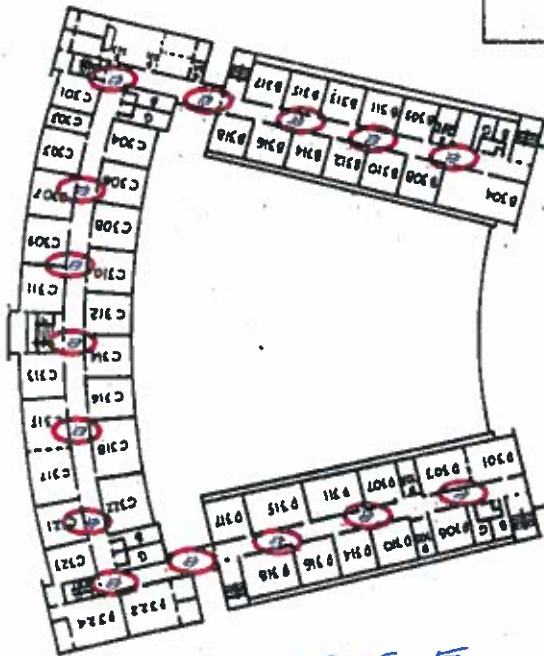

44 Switches

Access Point Locations (Proviso West Basement)

Access Point Locations (Proviso West 1st Floor)

First (Ground) Floor Plan

Access Point Locations (Proviso West 2nd Floor)

2nd Floor Plan

Access Point Locations (Proviso West 3rd Floor)

3rd Floor Plan

IDF-5
Basement
2-Switch